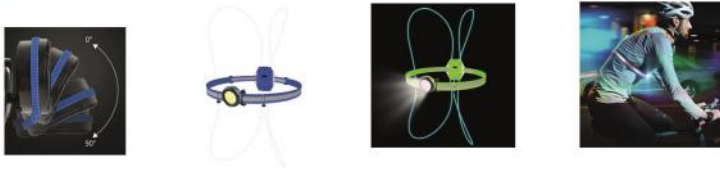

Wearable Safety Item

Model No. | **Desc.**
BPL62809 | Led running light

Wearable Safety Item

BRILLIANT®
DRAGON